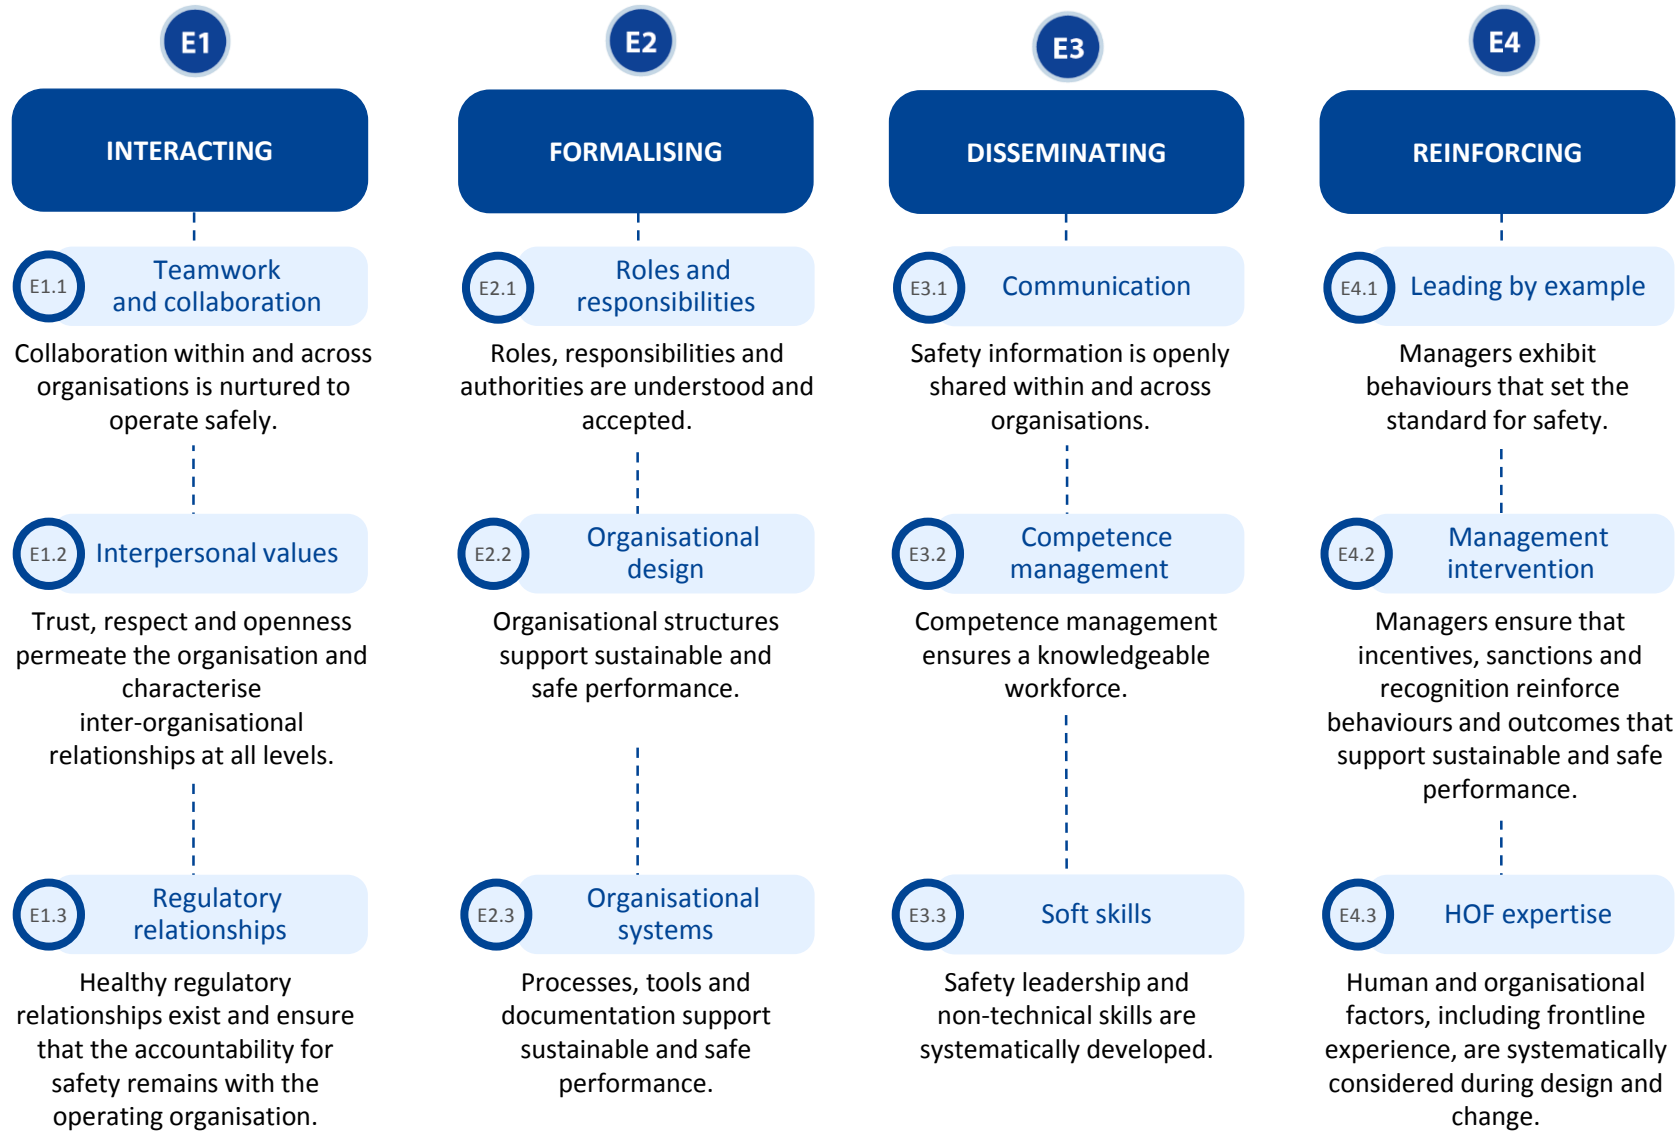

European Railway Safety Culture Model 2.0

European Railway Safety Culture Model 2.0: Components

Railway Safety Fundamentals: Keywords

Railway Safety Fundamentals: Attributes

Cultural Enablers: Attributes

Making the railway system work better for society.