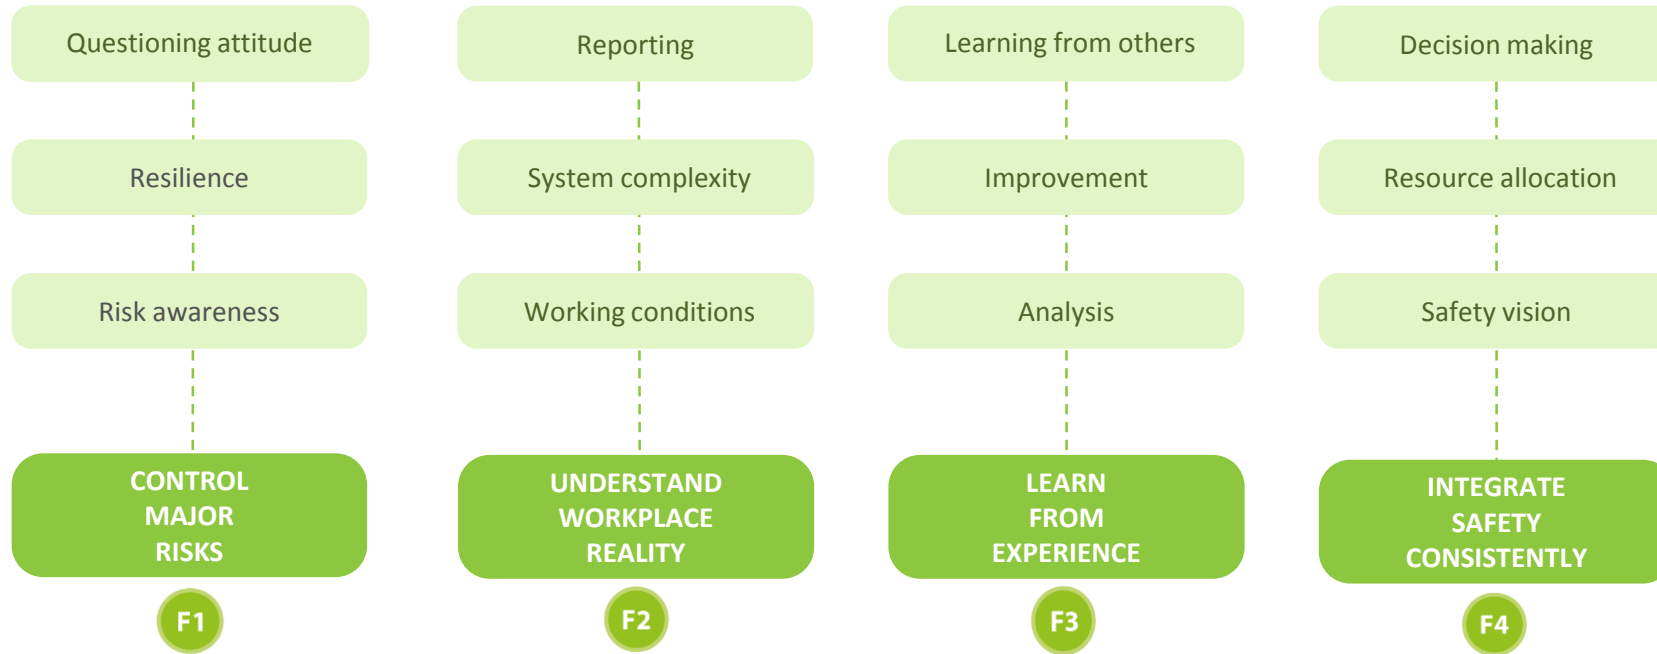

European Railway Safety Culture Model 2.0

European Railway Safety Culture Model 2.0: Components

Railway Safety Fundamentals: Keywords

Railway Safety Fundamentals: Attributes

Cultural Enablers: Attributes

Making the railway system work better for society.