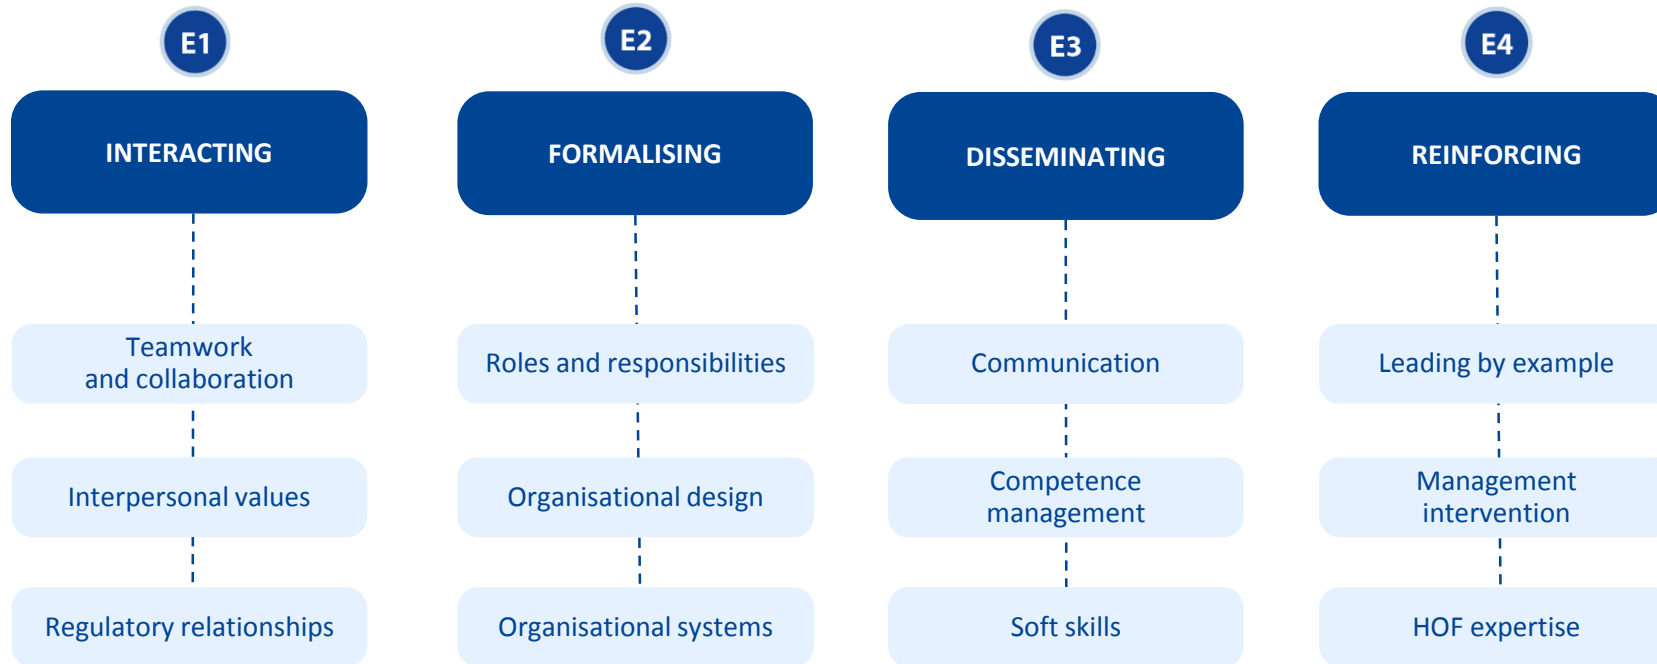

European Railway Safety Culture Model 2.0

European Railway Safety Culture Model 2.0: Components

Railway Safety Fundamentals: Keywords

Railway Safety Fundamentals: Attributes

Cultural Enablers: Attributes

Making the railway system work better for society.