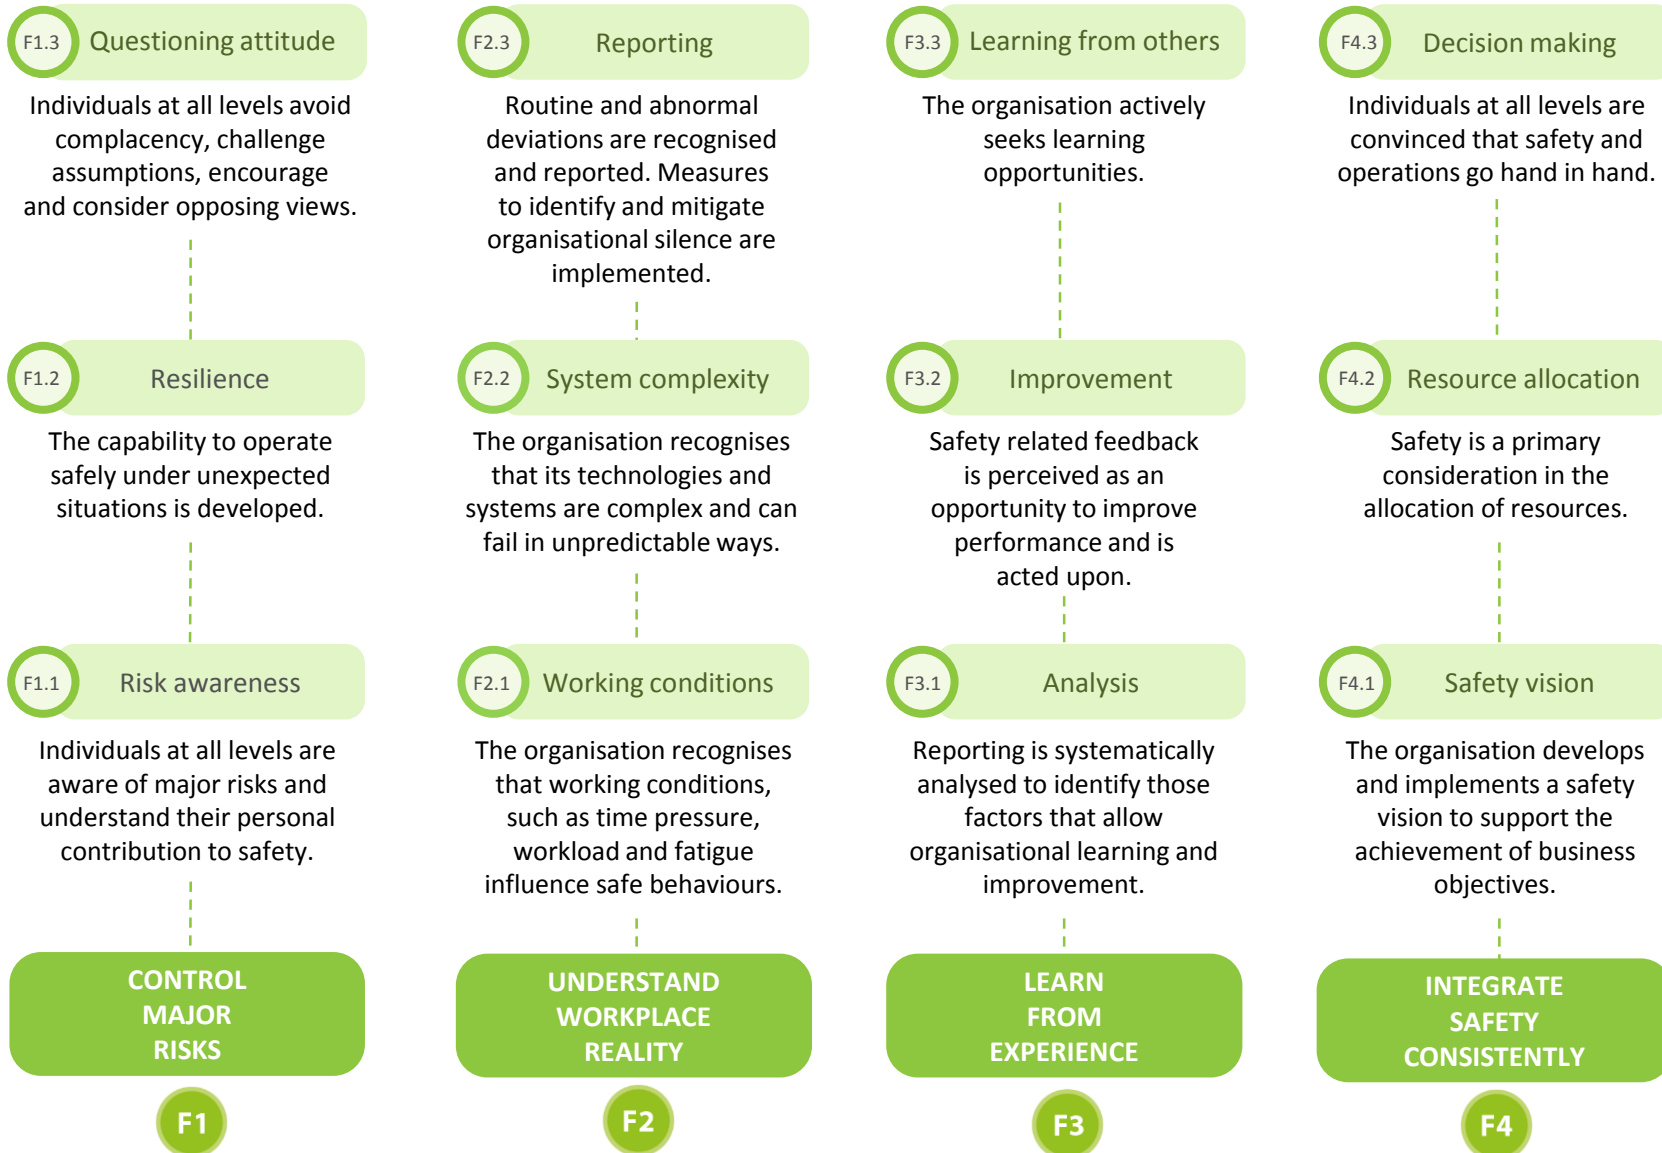

European Railway Safety Culture Model 2.0

European Railway Safety Culture Model 2.0: Components

Railway Safety Fundamentals: Keywords

Railway Safety Fundamentals: Attributes

Cultural Enablers: Attributes

Making the railway system work better for society.