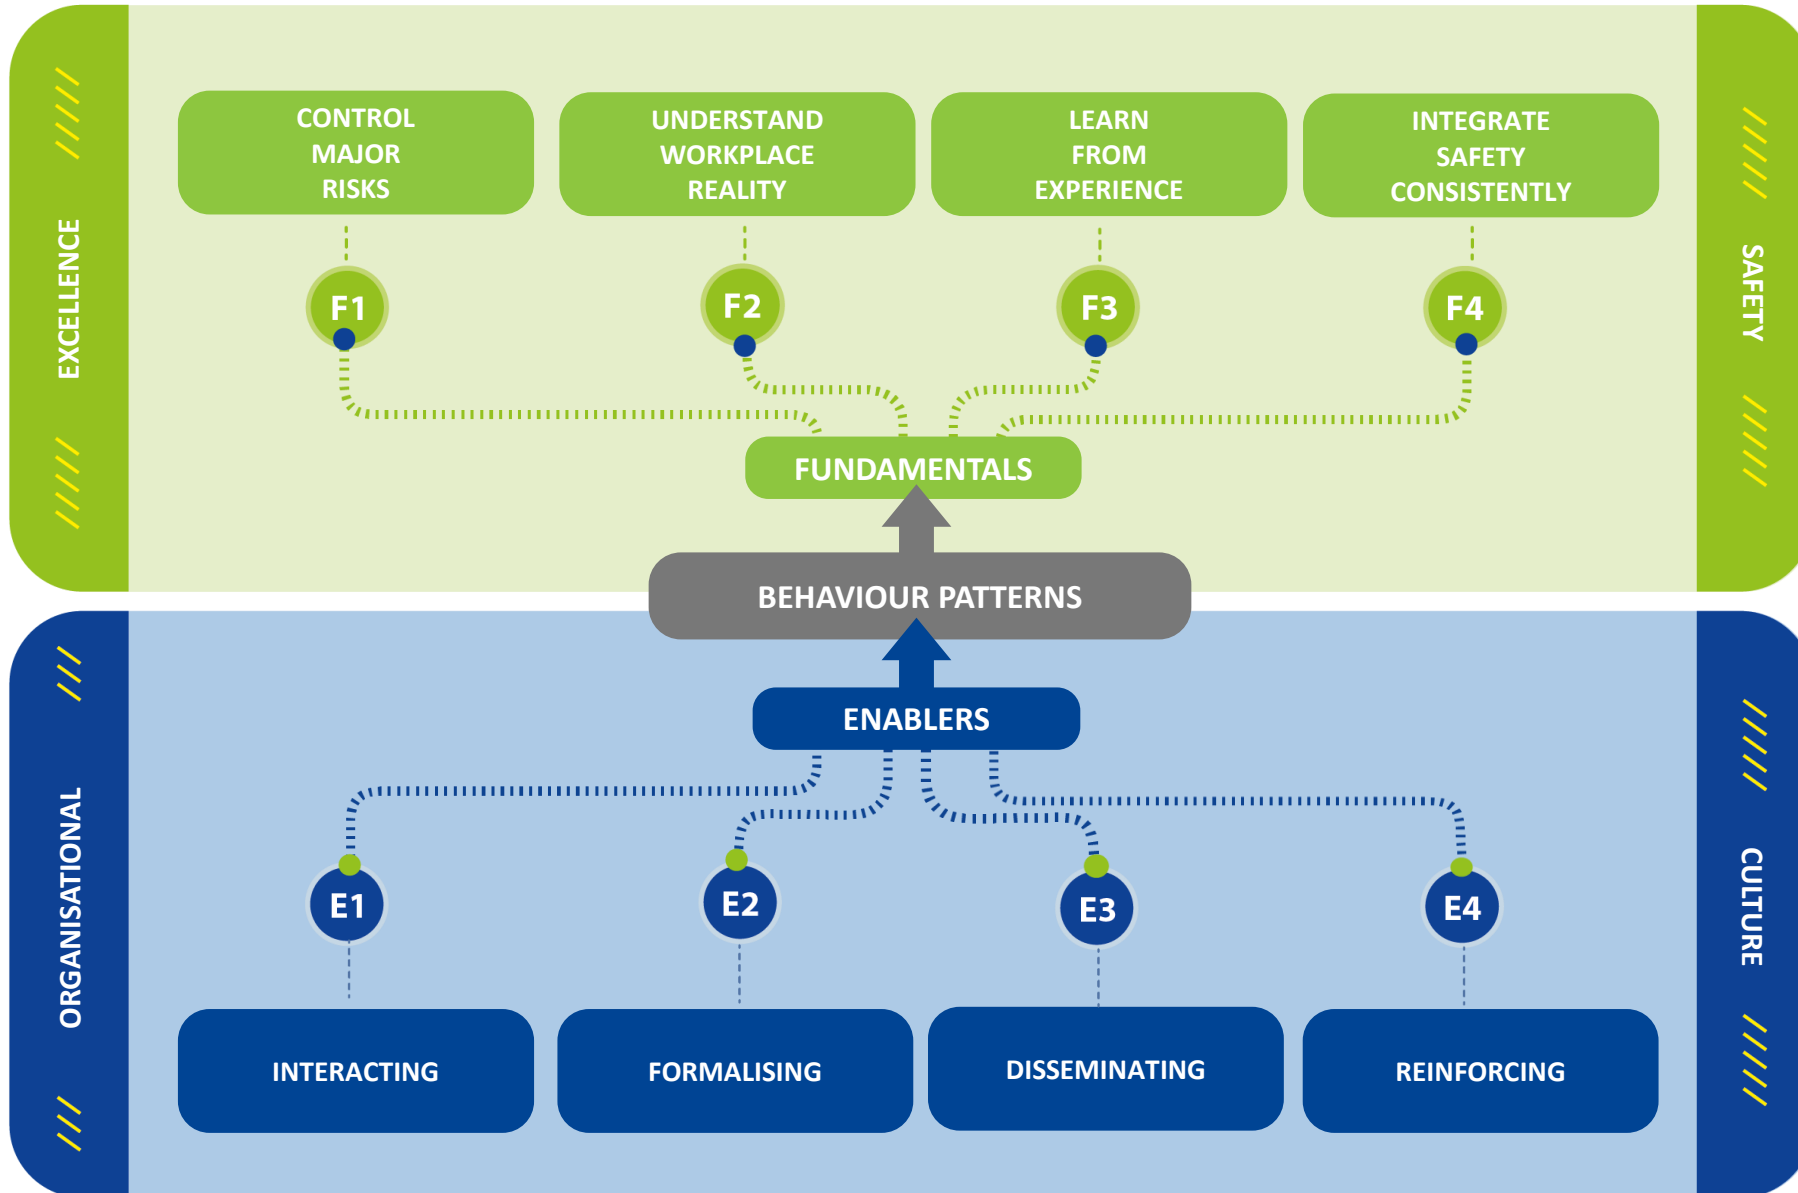

European Railway Safety Culture Model 2.0

European Railway Safety Culture Model 2.0: Components

Railway Safety Fundamentals: Keywords

Railway Safety Fundamentals: Attributes

Cultural Enablers: Attributes

Making the railway system work better for society.